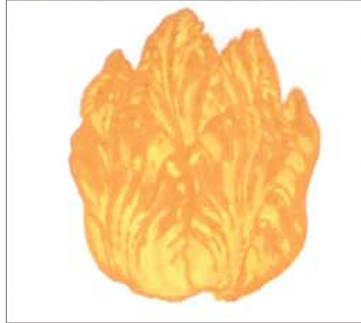

Gray Flanel  
-  
Tuxedo Black  
Tuxedo Black

color chart layered stamps tulips

TC0852

MEMENTO™

News Sprout  
Bamboo Leaves  
Olive Grove

New Sprout  
Bamboo Leaves  
Northern Pine

Pear Tart  
Bamboo Leaves  
Olive Grove

Pistachio  
Bamboo Leaves  
Olive Grove

Pistachio  
Pear Tart  
Bamboo Leaves

Bamboo Leaves  
Cottage Ivy  
Northern Pine

# color chart layered stamps tulips

**MEMENTO™**

-  
Dandelion  
Cantaloupe

Dandelion  
Cantaloupe  
Peanut Brittle  
Peanut Brittle

-  
Dandelion  
Tangelo  
Morocco

Dandelion  
Tangelo  
Morocco  
Love Letter