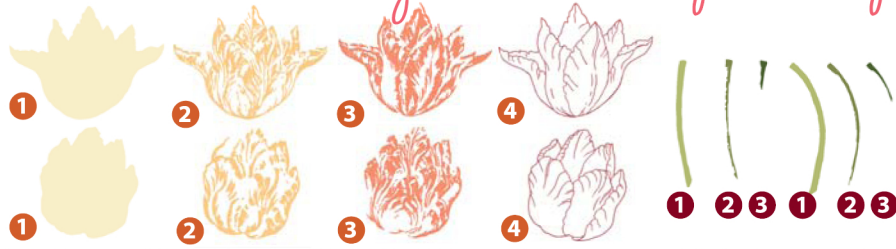

color chart layered stamps tulips

MEMENTO™