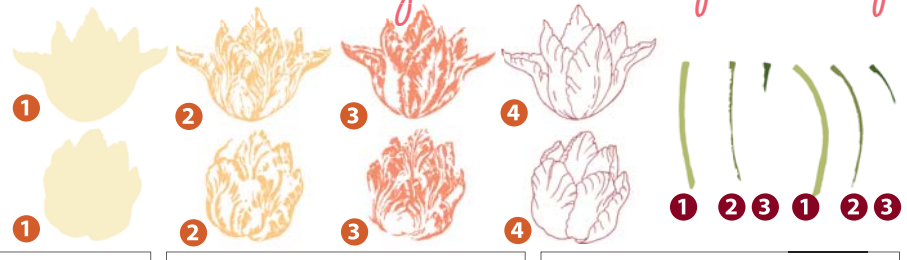

# color chart layered stamps tulips

TC0852