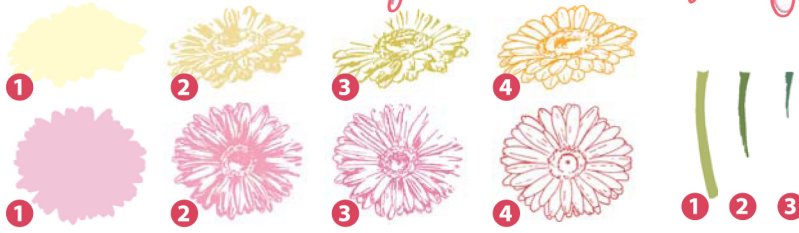

-
Angel Pink
Rose Bud
(Rose Bud)

-
-
Angel Pink
Rose Bud

Rose Bud
Lilac Posies
Sweet Plum
Elderberry

Lilac Posies
-
Sweet Plum
Elderberry

Lilac Posies
Grape Jelly
-
Gray Flanel

Lulu Lavender
Sweet Plum
Grape Jelly
(Elderberry)

color chart layered stamps gerberas

TC0853

MEMENTO™

News Sprout
Bamboo Leaves
Olive Grove

New Sprout
Bamboo Leaves
Northern Pine

Pear Tart
Bamboo Leaves
Olive Grove

Pistachio
Bamboo Leaves
Olive Grove

Pistachio
Pear Tart
Bamboo Leaves

Bamboo Leaves
Cottage Ivy
Northern Pine

-
Dandelion
Cantaloupe
Cantaloupe

Dandelion
Cantaloupe
Tangelo
Tangelo

Tangelo
Morocco
Lady Bug
Lady Bug

Morocco
Lady Bug
Love Letter
Love Letter

Rose Bud
Lady Bug
Love Letter
Rhubarb Stalk